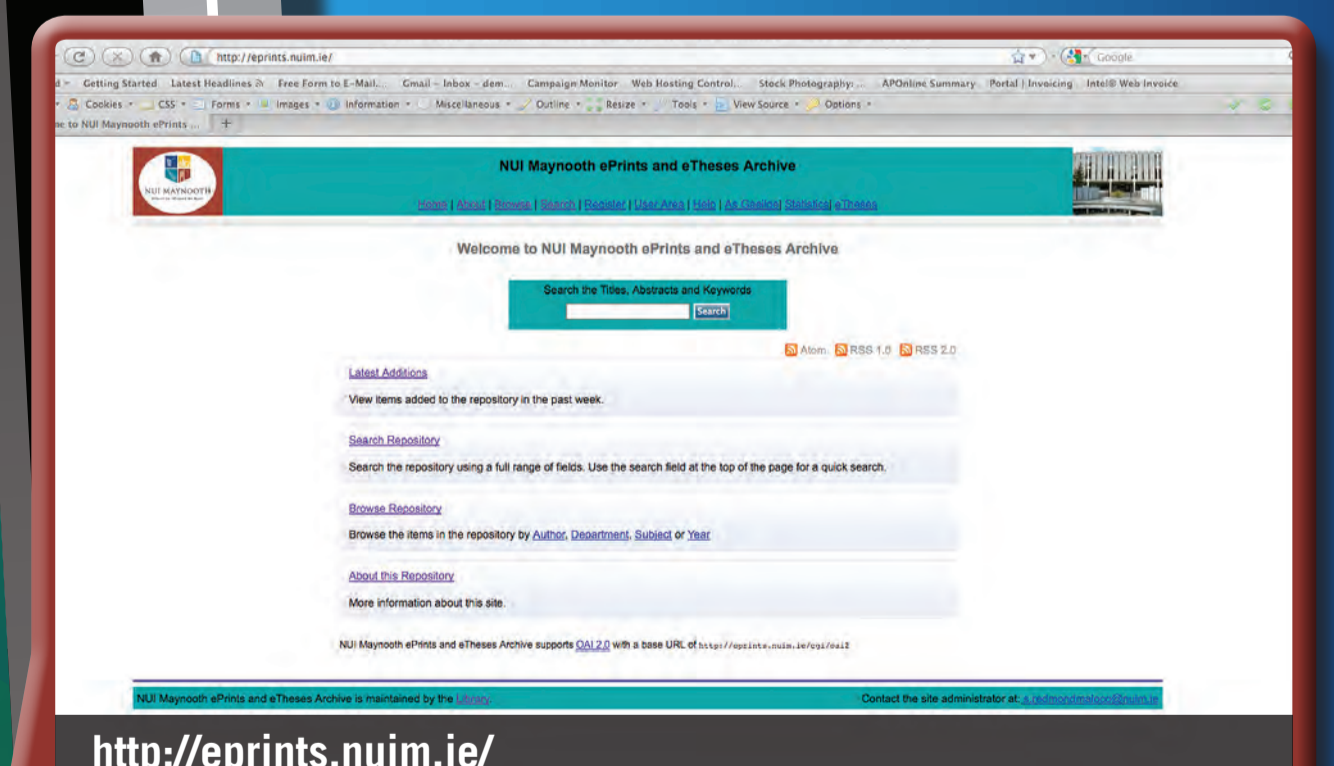

<http://www.driver-repository.eu/>

[IR ePrints providing a world-wide gateway to NUIM Research]

<http://rian.ie/>

[site providing a single point of access to national research output]

LAUNCH OF EPRINTS VERSION 3. SOCIAL SCIENCE FESTIVAL, LIBRARY, JANUARY 2009. From left, Helen Fallon (Deputy Librarian), Professor Jim Walsh (Deputy President, Vice-President for Innovation), Suzanne Redmond Maloco (Library), Professor John Hughes (President), Professor Ray O'Neill (Vice-President of Research), Cathal McCauley (Librarian).