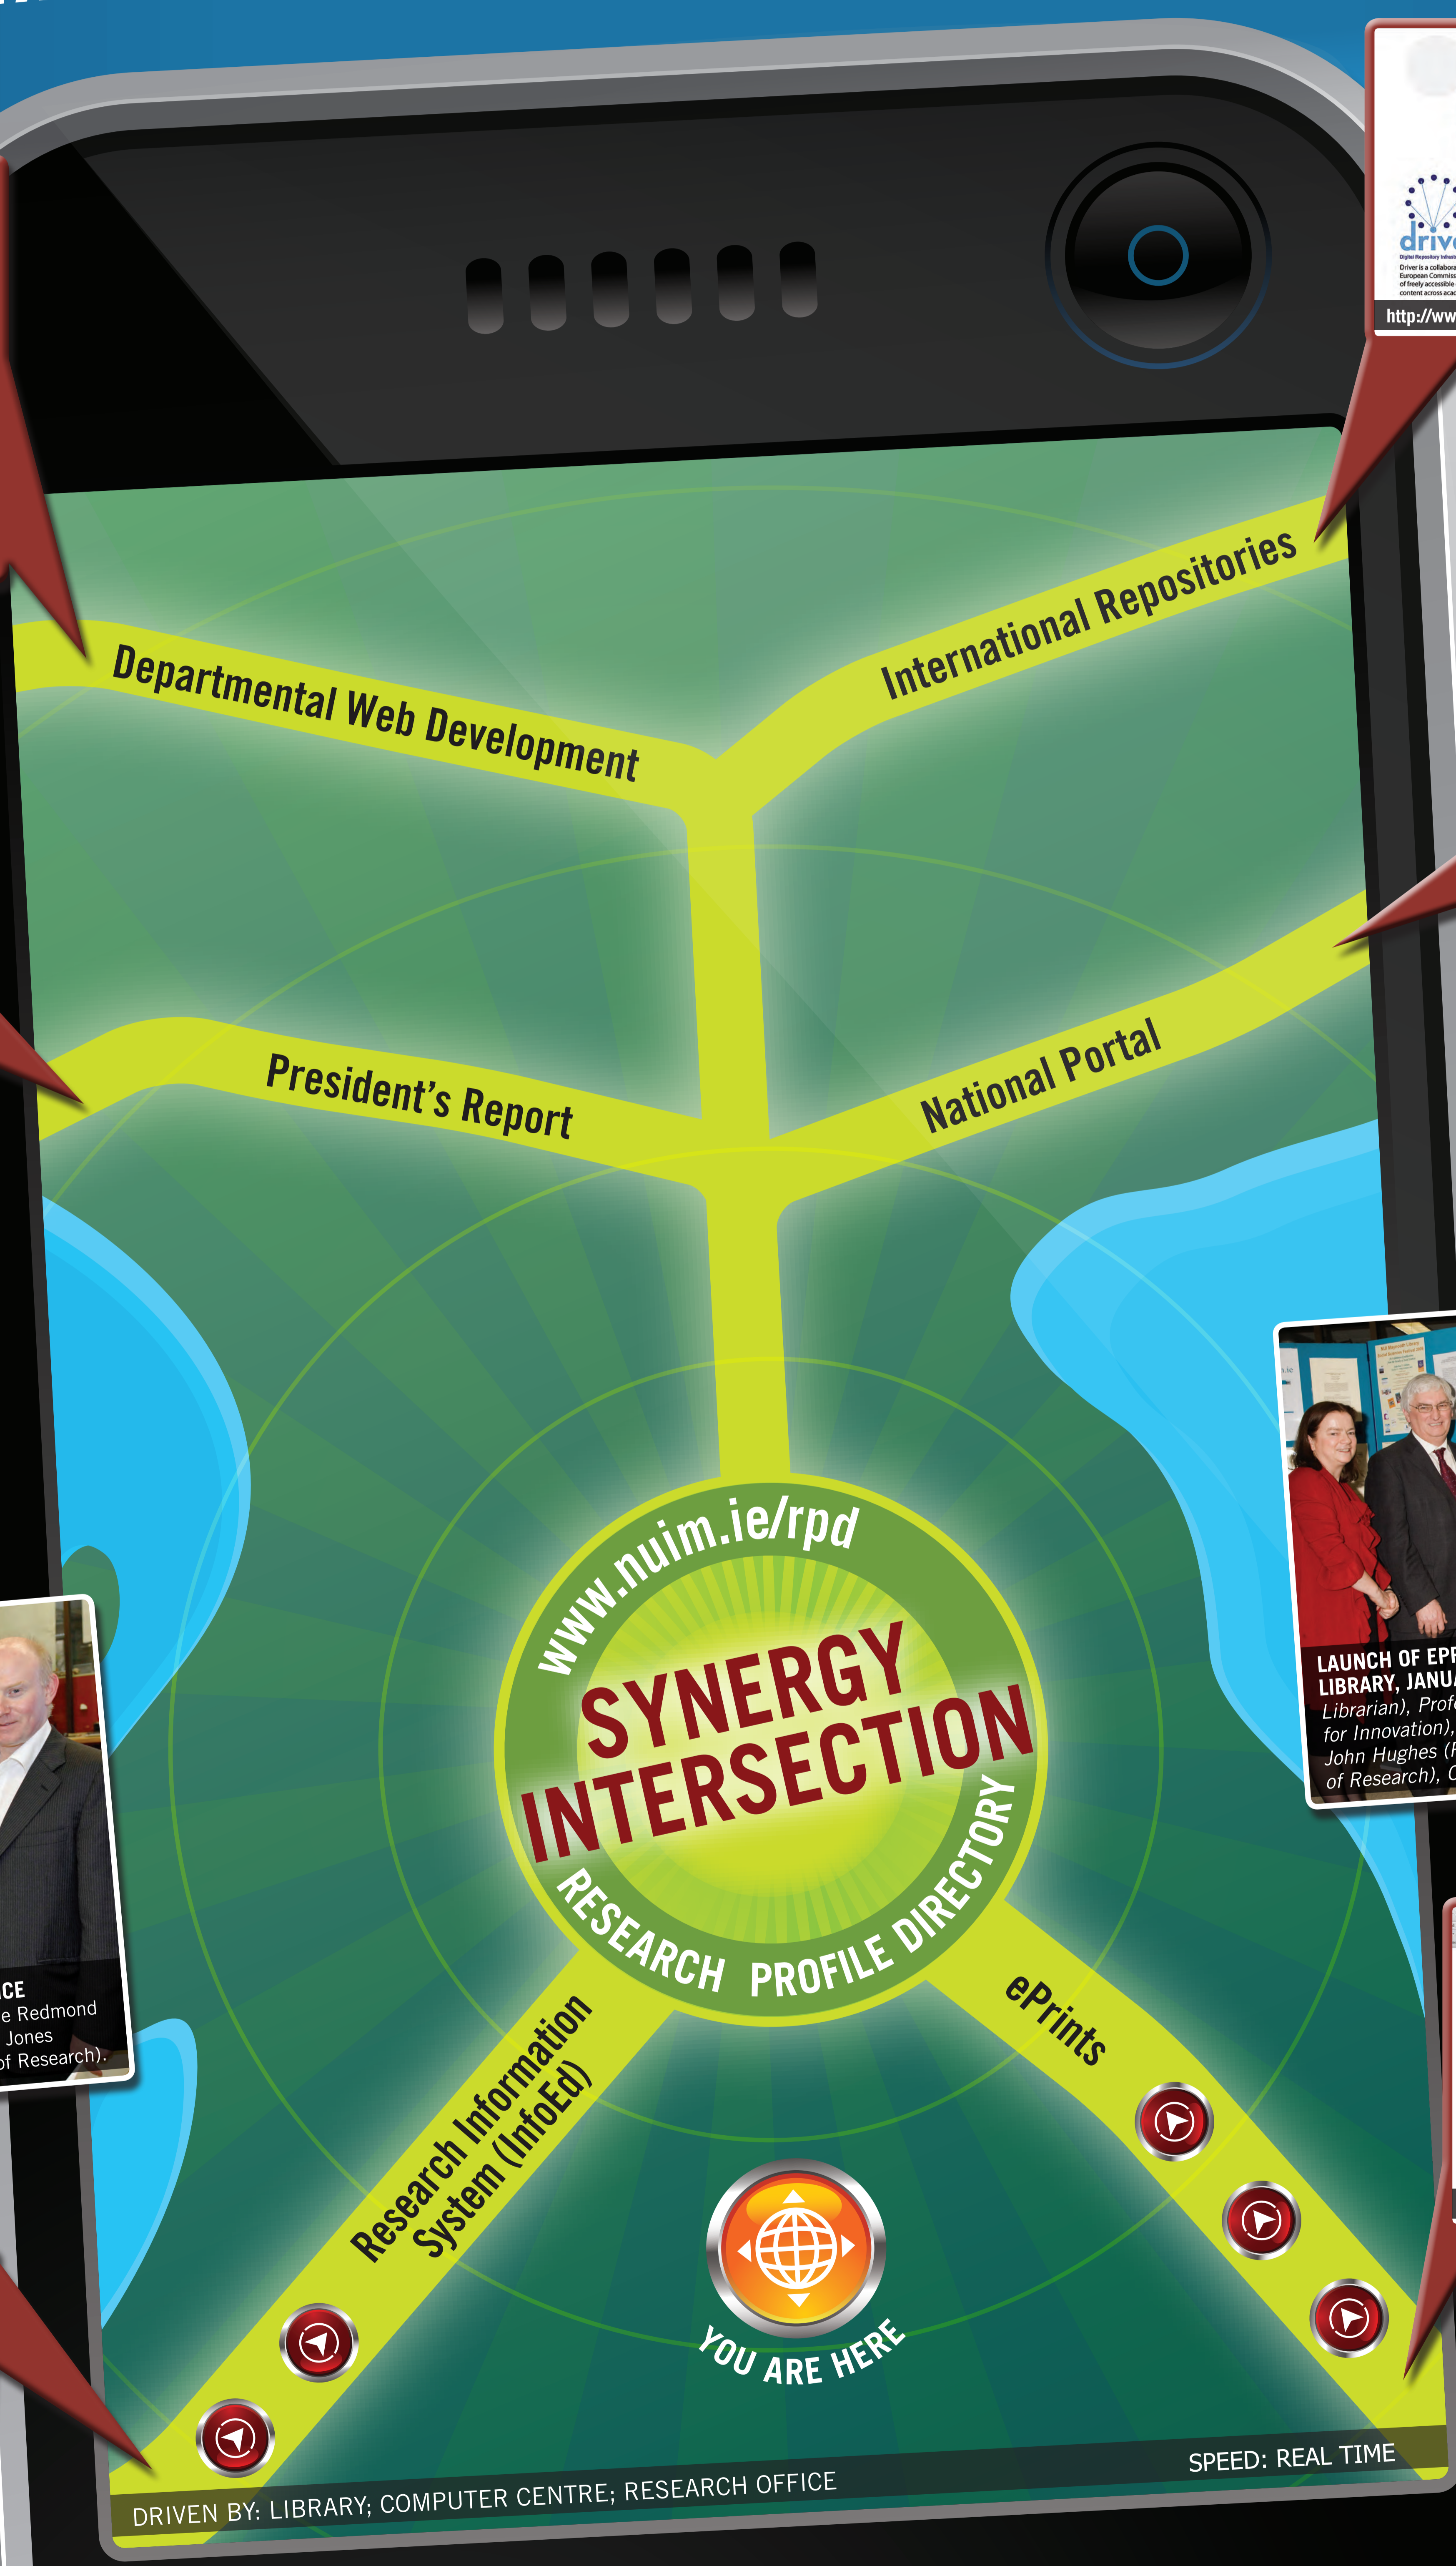

DRIVING NUIM RESEARCH

RESEARCH PROFILE DIRECTORY ~ THE FOCAL POINT FOR ALL RESEARCH

<http://www.nuim.ie/rpd>

<http://businessandlaw.nuim.ie/people/robert-galavan>

[site providing realtime updates for Researchers with full-text accessibility of publications on personal websites]

<http://www.nuim.ie/publications/presidents/>

[Research Information System providing research activities & publications for the Annual President's Report]

LAUNCH OF RESEARCH INFORMATION SYSTEM. SCIENCE FESTIVAL, LIBRARY, JANUARY 2010. From left, Suzanne Redmond Maloco (Library), Rory Hopkins (Computer Centre), Cathy Jones (Research Office), Professor Ray O'Neill (Vice-President of Research).

<http://www.driver-repository.eu/>

[IR ePrints providing a world-wide gateway to NUIM Research]

<http://rian.ie/>

[site providing a single point of access to national research output]

LAUNCH OF EPRINTS VERSION 3. SOCIAL SCIENCE FESTIVAL, LIBRARY, JANUARY 2009. From left, Helen Fallon (Deputy Librarian), Professor Jim Walsh (Deputy President, Vice-President for Innovation), Suzanne Redmond Maloco (Library), Professor John Hughes (President), Professor Ray O'Neill (Vice-President of Research), Cathal McCauley (Librarian).

DRIVEN BY: LIBRARY, COMPUTER CENTRE; RESEARCH OFFICE

SPEED: REAL TIME

KEY

- CURRENT POSITION
- SUGGESTED ROUTES